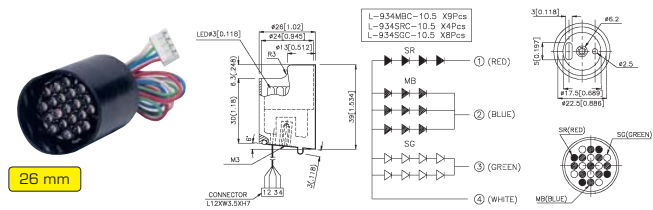

LED Clusters

BL0102 Series

Part No.	Description
BL0102-14-34	LED cluster 26mm red/green

Part No.	Ord. No.
o BL 0102-14-34	12201

BL0104 Series

Part No.	Description
BL0104-21-72	LED 26mm cluster R/G/B

Part No.	Ord. No.
o BL 0104-21-72	12202

BL0106 Series

Part No.	Description
BL0106-15-28	LED 26mm cluster IR
BL0106-15-39	LED 26mm cluster 6Cd red
BL0106-15-47	LED 26mm cluster 2Cd green
BL0106-15-48	LED 26mm cluster 2Cd yellow

Part No.	Ord. No.
s BL 0106-15-28	12207
o BL 0106-15-39	12204
o BL 0106-15-47	12205
o BL 0106-15-48	12206

BL0307 Series

Part No.	Description
BL0307-50-44	LED cluster 52mm red, 23000 mcd/20mA
BL0307-50-45	LED cluster 52mm yellow, 15000 mcd/20mA
BL0307-50-46	LED cluster 52mm green, 15000 mcd/20mA

Part No.	Ord. No.
o BL 0307-50-44	11942
o BL 0307-50-45	12097
o BL 0307-50-46	12096

LED STRIP STARR Series

ECONOMIC

Part No.	Description
Led-Strip starr BL	blue 30pcs 12VDC, L=375mm
Led-Strip starr WH	white 30pcs 12VDC, L=375mm
Led-Strip starr YL	yellow 30pcs 12VDC, L=375mm
Led-Strip starr RD	red 30pcs 12VDC, L=375mm
Led-Strip starr GN	green 30pcs 12VDC, L=375mm