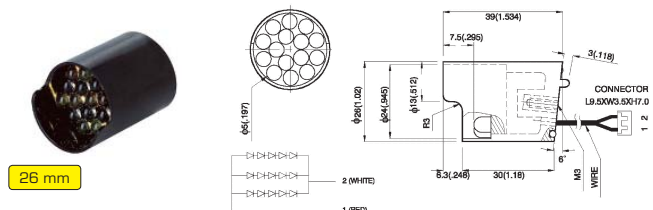

LED Clusters

BL0102 Series

Part No.	Description
BL0102-14-34	LED cluster 26mm red/green

Part No.	Ord. No.
o BL 0102-14-34	12201

BL0104 Series

Part No.	Description
BL0104-21-72	LED 26mm cluster R/G/B

Part No.	Ord. No.
o BL 0104-21-72	12202

BL0106 Series

Part No.	Description
BL0106-15-28	LED 26mm cluster IR
BL0106-15-39	LED 26mm cluster 6Cd red
BL0106-15-47	LED 26mm cluster 2Cd green
BL0106-15-48	LED 26mm cluster 2Cd yellow

Part No.	Ord. No.
s BL 0106-15-28	12207
o BL 0106-15-39	12204
o BL 0106-15-47	12205
o BL 0106-15-48	12206

BL0307 Series

Part No.	Description
BL0307-50-44	LED cluster 52mm red, 23000 mcd/20mA
BL0307-50-45	LED cluster 52mm yellow, 15000 mcd/20mA
BL0307-50-46	LED cluster 52mm green, 15000 mcd/20mA

Part No.	Ord. No.
o BL 0307-50-44	11942
o BL 0307-50-45	12097
o BL 0307-50-46	12096

LED STRIP STARR Series

ECONOMIC

Part No.	Description
Led-Strip starr BL	blue 30pcs 12VDC, L=375mm
Led-Strip starr WH	white 30pcs 12VDC, L=375mm
Led-Strip starr YL	yellow 30pcs 12VDC, L=375mm
Led-Strip starr RD	red 30pcs 12VDC, L=375mm
Led-Strip starr GN	green 30pcs 12VDC, L=375mm