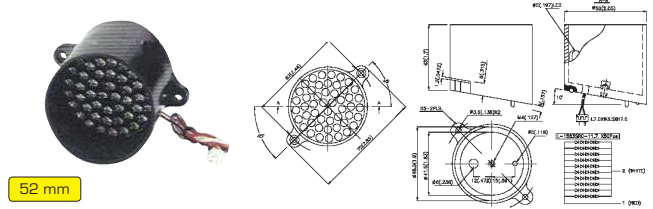

LED Clusters

BL0102 Series

Part No.	Description
BL0102-14-34	LED cluster 26mm red/green

Part No.	Ord. No.
o BL 0102-14-34	12201

BL0104 Series

Part No.	Description
BL0104-21-72	LED 26mm cluster R/G/B

Part No.	Ord. No.
o BL 0104-21-72	12202

BL0106 Series

Part No.	Description
BL0106-15-28	LED 26mm cluster IR
BL0106-15-39	LED 26mm cluster 6Cd red
BL0106-15-47	LED 26mm cluster 2Cd green
BL0106-15-48	LED 26mm cluster 2Cd yellow

Part No.	Ord. No.
s BL 0106-15-28	12207
o BL 0106-15-39	12204
o BL 0106-15-47	12205
o BL 0106-15-48	12206

BL0307 Series

Part No.	Description
BL0307-50-44	LED cluster 52mm red, 23000 mcd/20mA
BL0307-50-45	LED cluster 52mm yellow, 15000 mcd/20mA
BL0307-50-46	LED cluster 52mm green, 15000 mcd/20mA

Part No.	Ord. No.
o BL 0307-50-44	11942
o BL 0307-50-45	12097
o BL 0307-50-46	12096

LED STRIP STARR Series

ECONOMIC

Part No.	Description
Led-Strip starr BL	blue 30pcs 12VDC, L=375mm
Led-Strip starr WH	white 30pcs 12VDC, L=375mm
Led-Strip starr YL	yellow 30pcs 12VDC, L=375mm
Led-Strip starr RD	red 30pcs 12VDC, L=375mm
Led-Strip starr GN	green 30pcs 12VDC, L=375mm