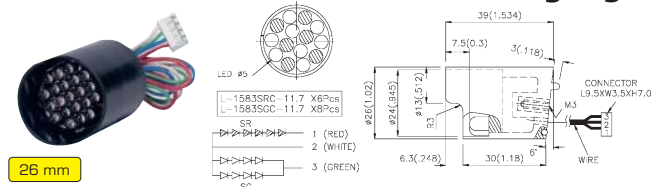

LED Clusters

BL0102 Series

Part No.	Description
BL0102-14-34	LED cluster 26mm red/green

Part No.	Ord. No.
o BL 0102-14-34	12201

BL0104 Series

Part No.	Description
BL0104-21-72	LED 26mm cluster R/G/B

Part No.	Ord. No.
o BL 0104-21-72	12202

BL0106 Series

Part No.	Description
BL0106-15-28	LED 26mm cluster IR
BL0106-15-39	LED 26mm cluster 6Cd red
BL0106-15-47	LED 26mm cluster 2Cd green
BL0106-15-48	LED 26mm cluster 2Cd yellow

Part No.	Ord. No.
s BL 0106-15-28	12207
o BL 0106-15-39	12204
o BL 0106-15-47	12205
o BL 0106-15-48	12206

BL0307 Series

Part No.	Description
BL0307-50-44	LED cluster 52mm red, 23000 mcd/20mA
BL0307-50-45	LED cluster 52mm yellow, 15000 mcd/20mA
BL0307-50-46	LED cluster 52mm green, 15000 mcd/20mA

Part No.	Ord. No.
o BL 0307-50-44	11942
o BL 0307-50-45	12097
o BL 0307-50-46	12096

LED STRIP STARR Series

ECONOMIC

Part No.	Description
Led-Strip starr BL	blue 30pcs 12VDC, L=375mm
Led-Strip starr WH	white 30pcs 12VDC, L=375mm
Led-Strip starr YL	yellow 30pcs 12VDC, L=375mm
Led-Strip starr RD	red 30pcs 12VDC, L=375mm
Led-Strip starr GN	green 30pcs 12VDC, L=375mm